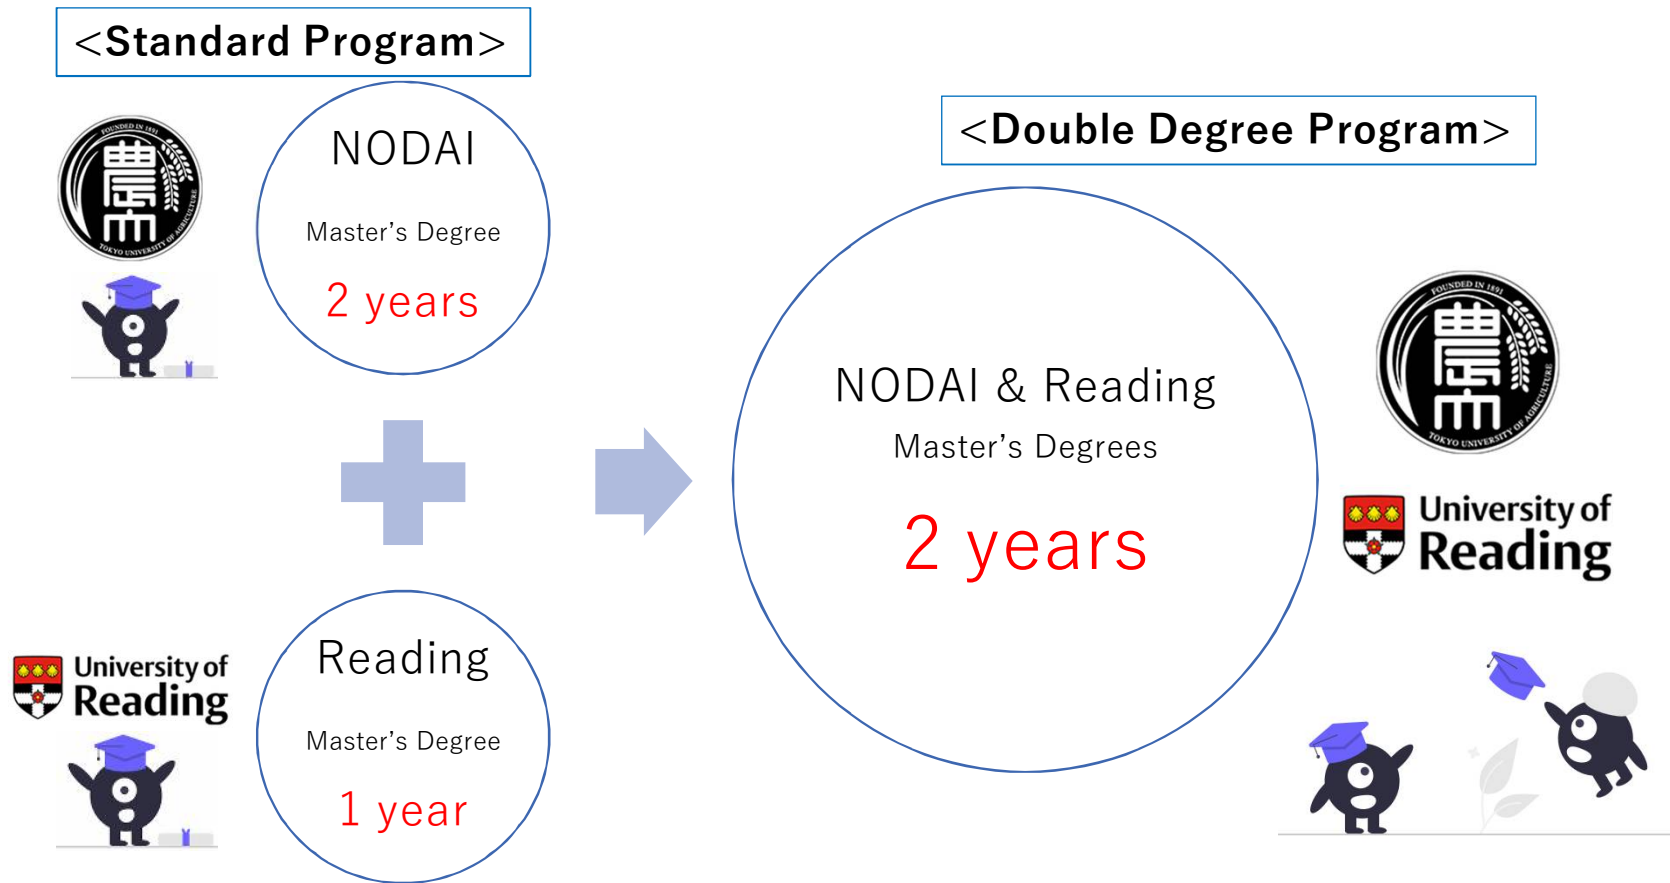

University of
Reading

Double Master's Degree Program (DDP)

University of Reading (UoR)

&

Tokyo University of Agriculture (NODAI)

Double Master's Degree Program (DDP)

Upon successful completion of all requirements from UoR and NODAI, students will receive a Masters award from UoR and from NODAI.

Double Master's Degree Program (DDP)

 	Tokyo University of Agriculture (NODAI)	University of Reading (UoR)
<p>School</p> 	<p>School of International Food and Agricultural Studies.</p> <p>Program of International Agricultural Development</p>	<p>School of Agriculture, Policy and Development.</p> <p>Graduate Institute for International Development, Agriculture and Economics (GIIDAE)</p>
<p>Degree</p> 	Master of Agricultural Science	<p>MSc</p> <p>Applied International Development</p>
<p>Duration</p> 	17 months	7 months
Note	Lectures are given in English	

NODAI

Master's Program of International Agricultural Development

Interdisciplinary and field oriented studies with 6 specialisms.

- Rural Development
- Agricultural Economics
- Water and soil management
- Horticulture
- Plant Protection
- Genetic and Plant breeding

First and second year:
at **NODAI** from April to September next year (**17 months**).
Submit one dissertation to both NODAI and Reading.

Admission Procedure

- Students wishing to participate in the DDP must be officially enrolled on Masters Programs of **NODAI** and **UoR** through the official admissions procedures.
- **NODAI pathway**: Pass the NODAI entrance exam (in July or January), and obtain an offer from Reading by the end of March.
- **Reading pathway**: After official enrolment at Reading, pass the NODAI online exam in November.